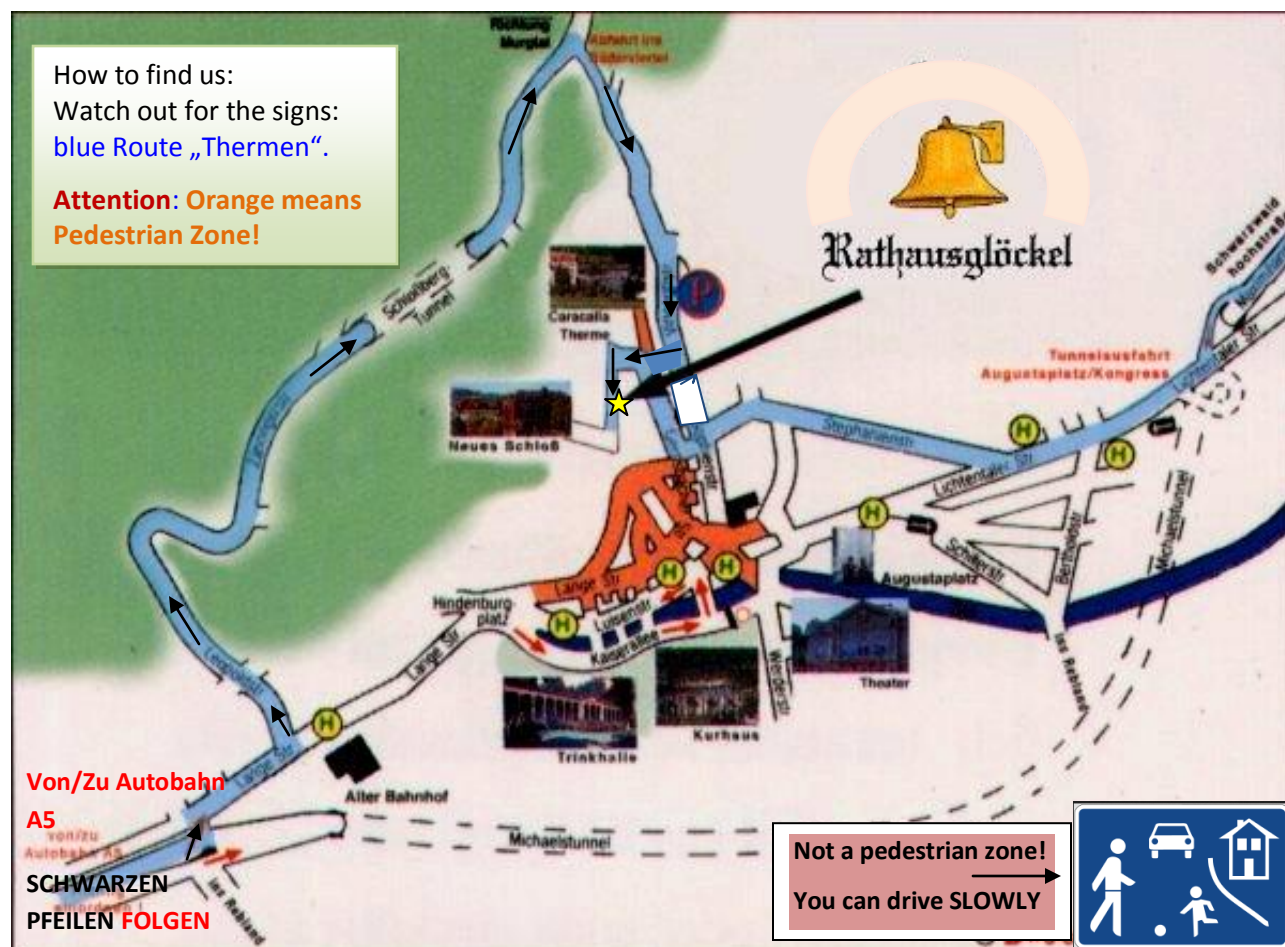

DIRECTIONS & MAP

HOTEL***GARNI & WEINBAR RATHAUSGLÖCKEL

Directions by car:

From the Highway A5 - exit Baden-Baden, please stay in the **LEFT** lane and follow the blue signs **“Thermen/Rathaus”** (see blue route on the map and follow black arrows). Keep left and turn left into **Leopoldstrasse** - follow the signs **“Thermen/ Gaggenau”**. Follow the road uphill, drive through the **small tunnel** and take the second turn right into **Rotenbachtalstrasse**.

Follow the road onto **Sophienstraße** (alley in the street) and take the second turn between Hotel “**Quellenhof**” and “**Römerhof**” right. Sign with **“Rathaus PKW”**. Drive straight ahead and take the second turn (in front of the **Friedrichsbad**) left to **Steinstrasse** and up the hill.

Directions by train: At the station please take bus 201. Exit the bus at **Leopoldsplatz**. Cross the street and go straight on until you come to stairs. We are located at the top.

HOTEL RATHAUSGLÖCKEL • STEINSTR. 7-9 • D-76530 BADEN-BADEN •